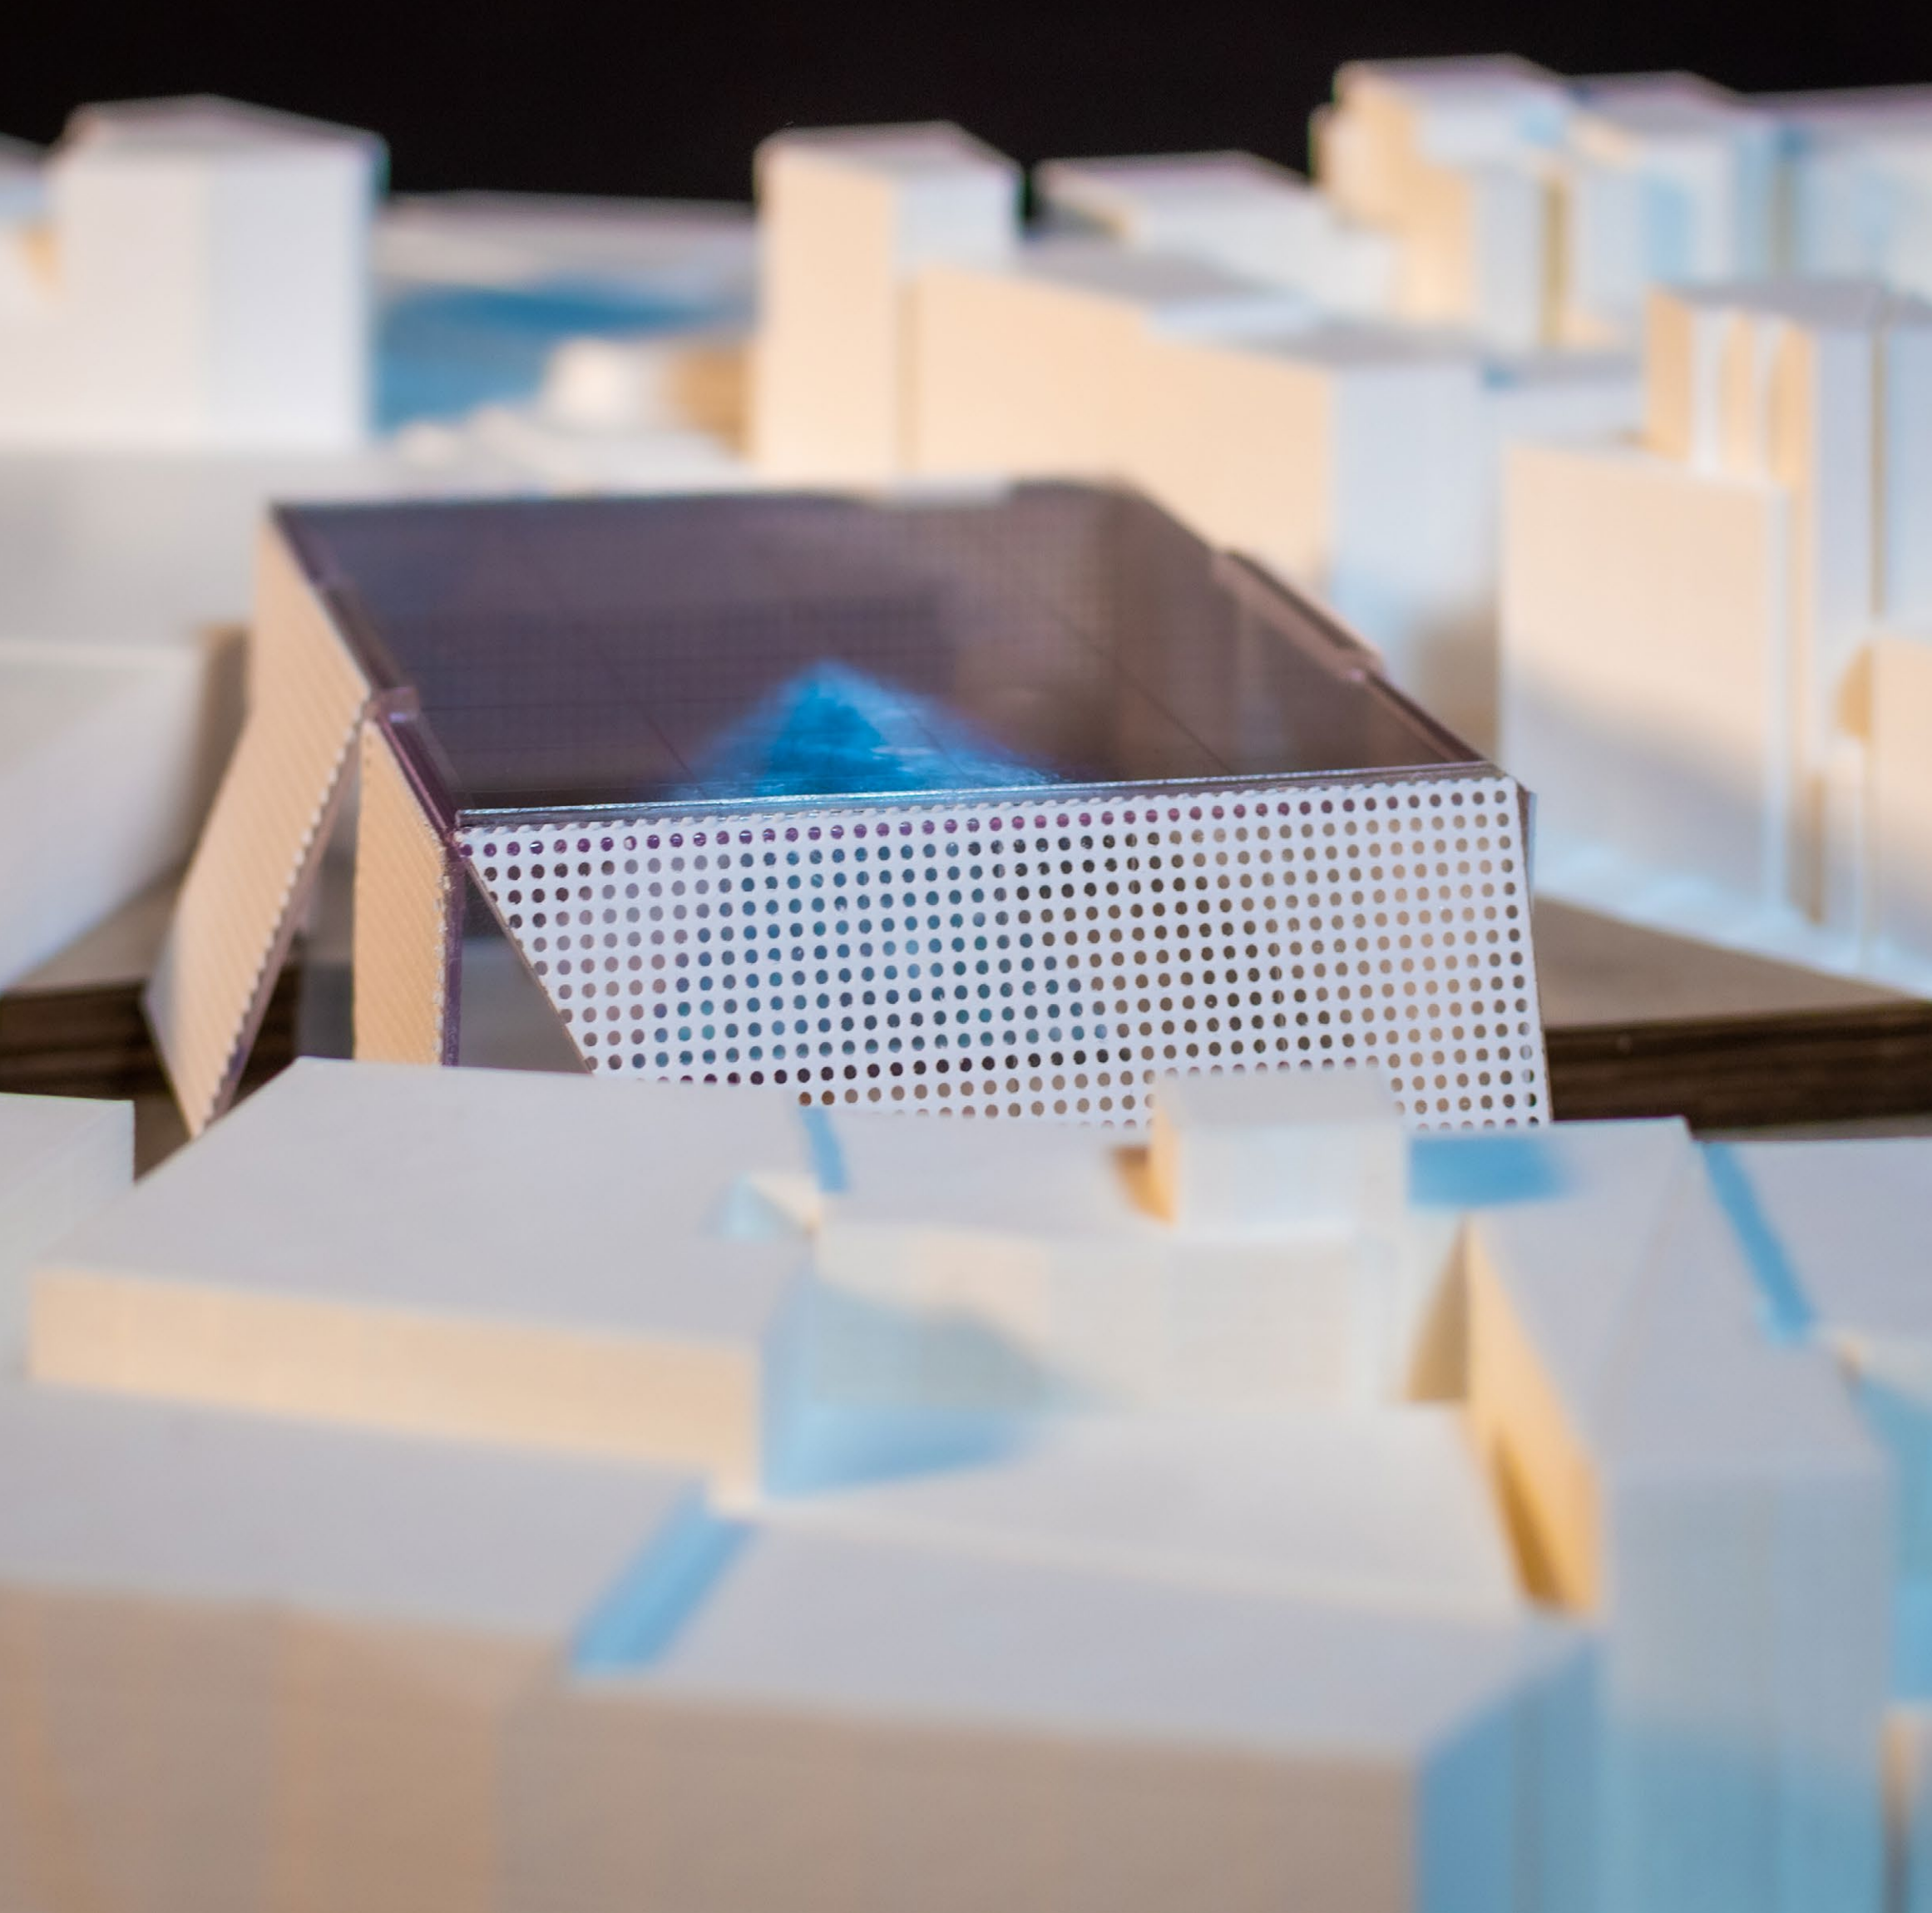

JEWEL BOX
DeFilippo Playground
North End, Boston

Randy Crandon

2' 12' 24'