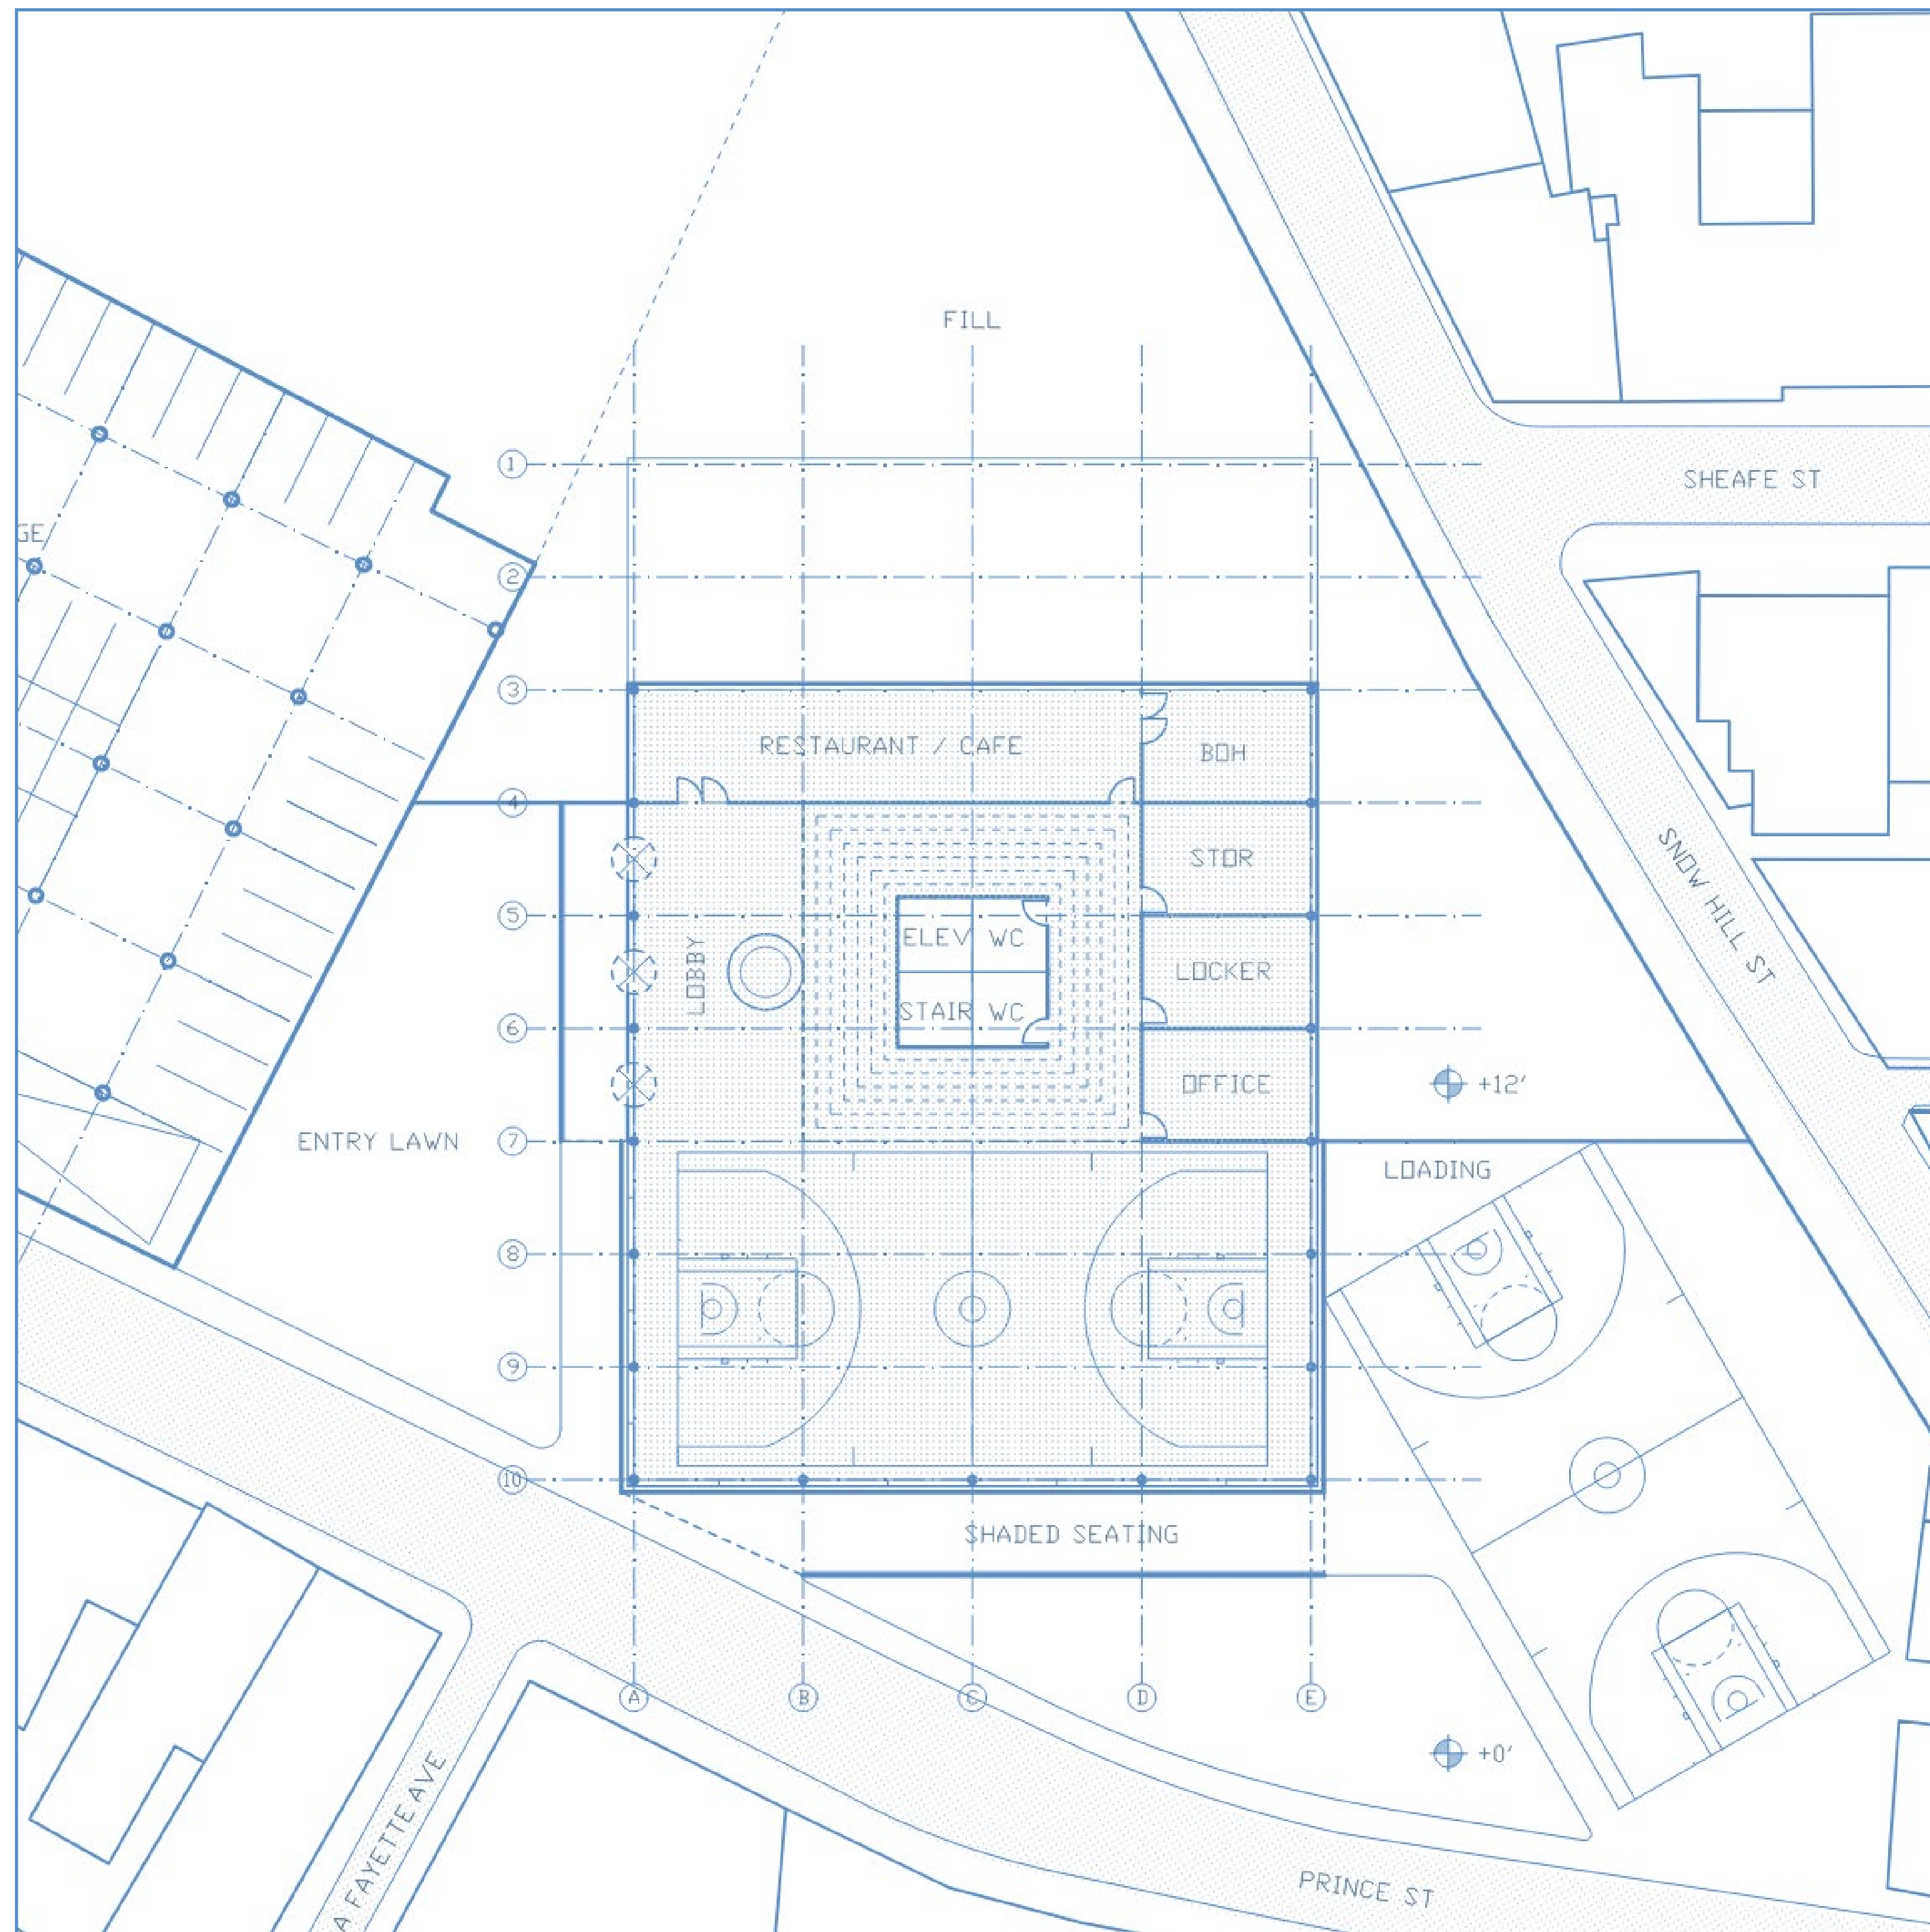

JEWEL BOX
DeFilippo Playground
North End, Boston

Randy Crandon

2' 12' 24'