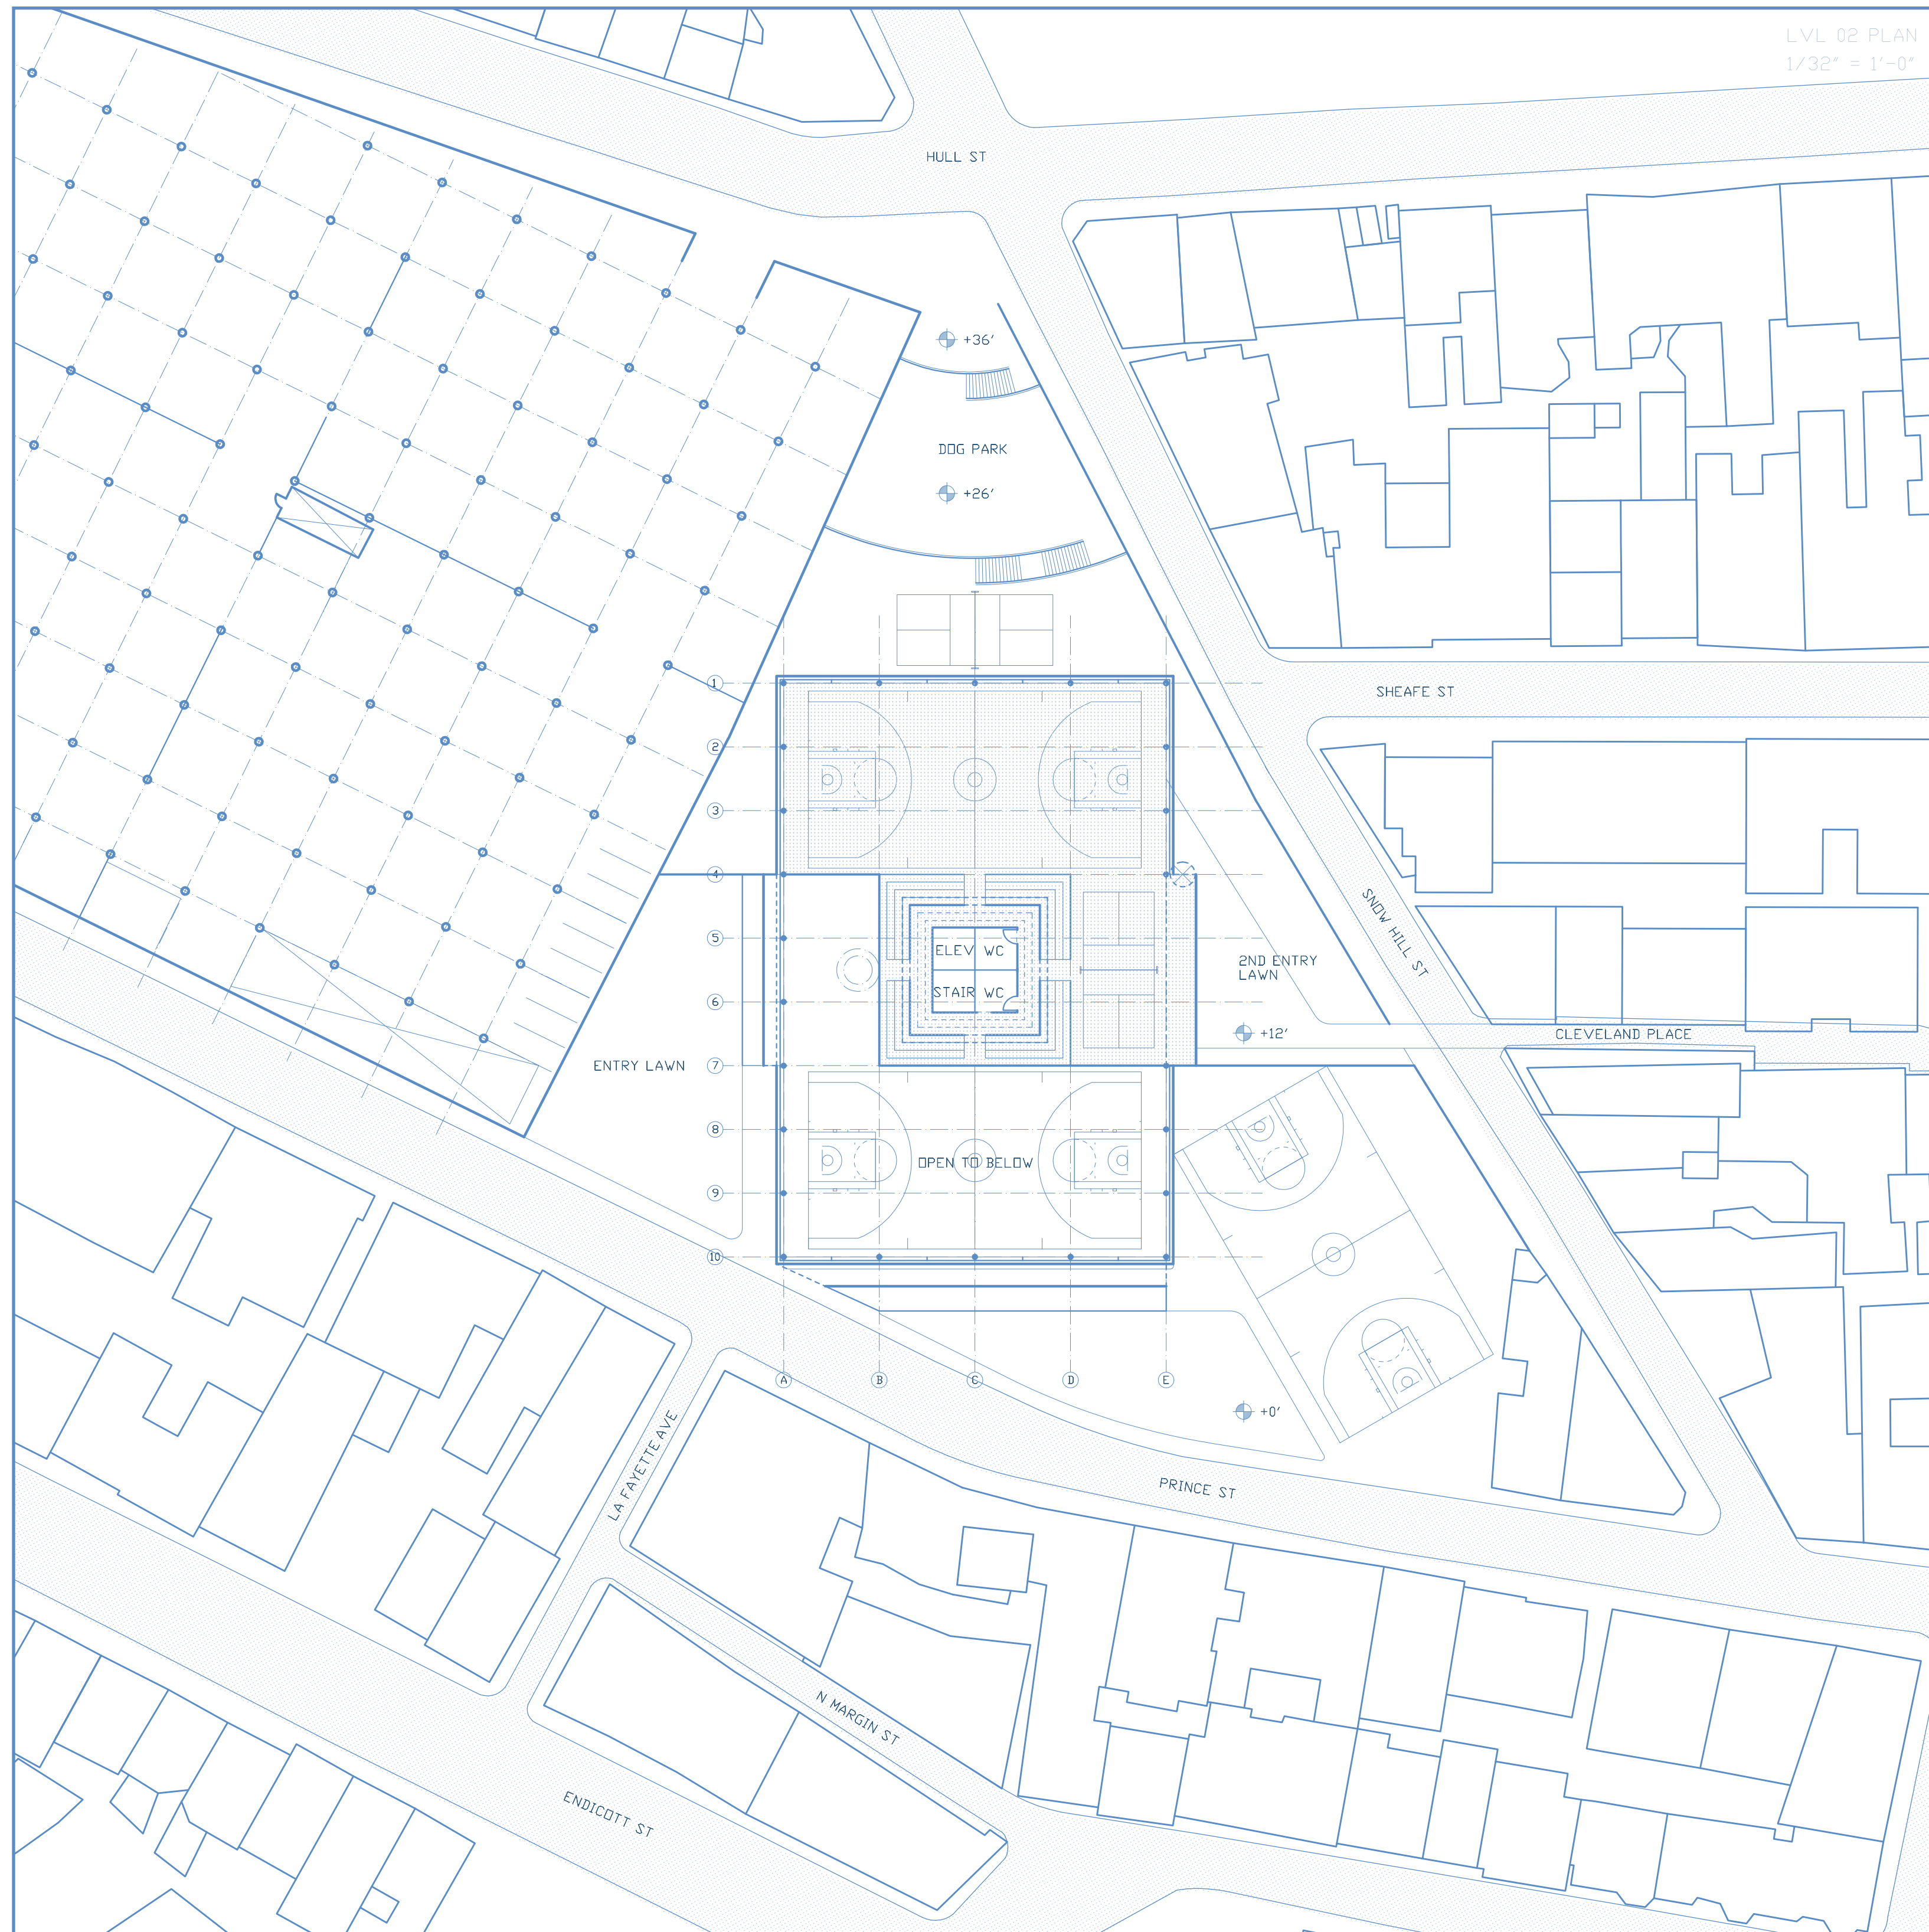

JEWEL BOX
DeFilippo Playground
North End, Boston

Randy Crandon

2' 12' 24'