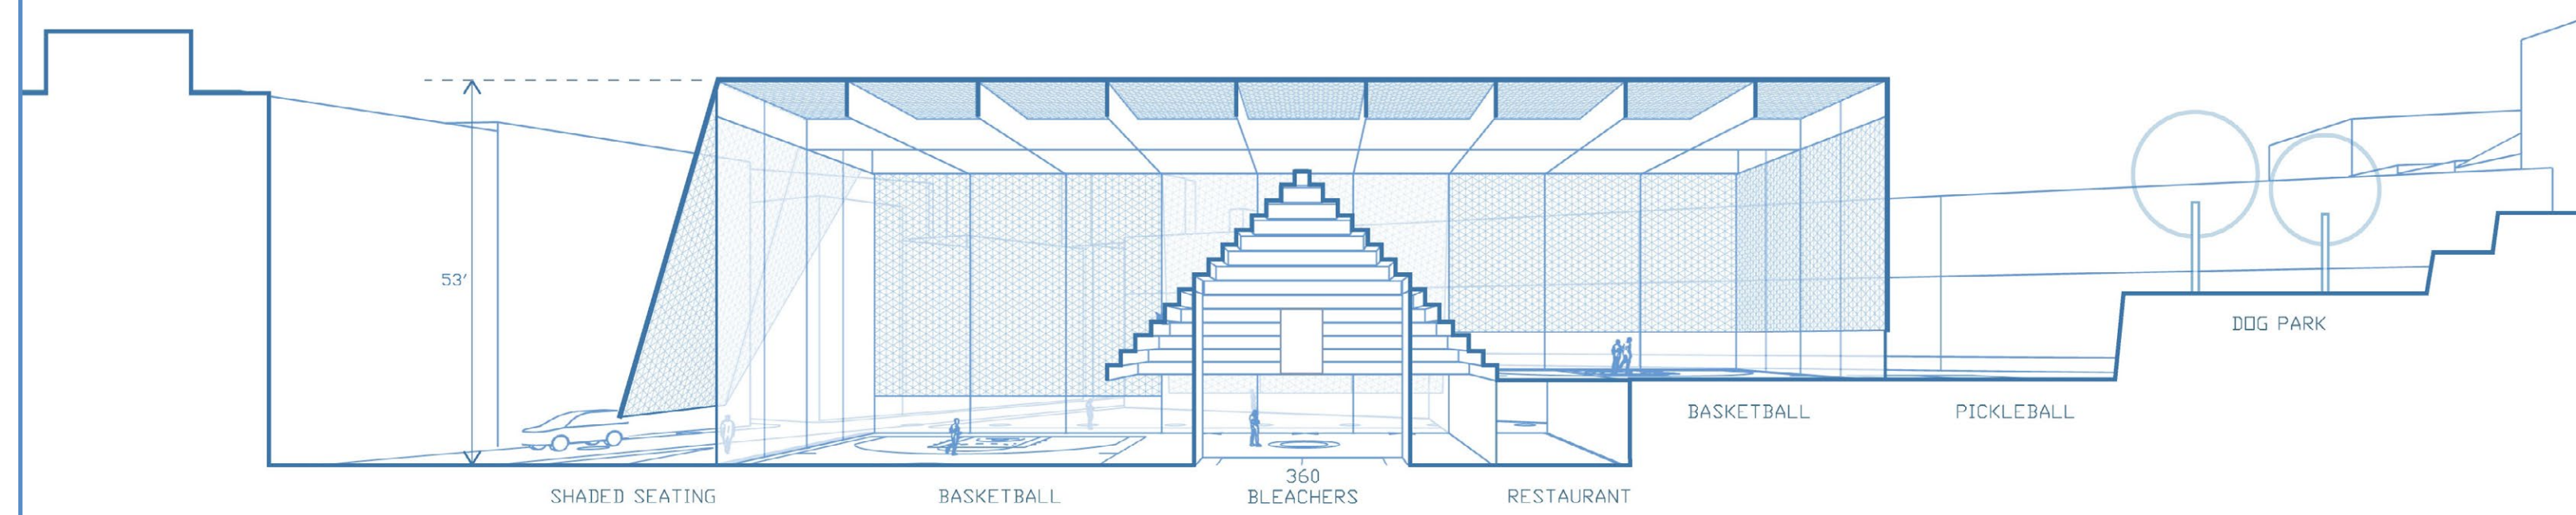

JEWEL BOX
DeFilippo Playground
North End, Boston

Randy Crandon

2' 12' 24'