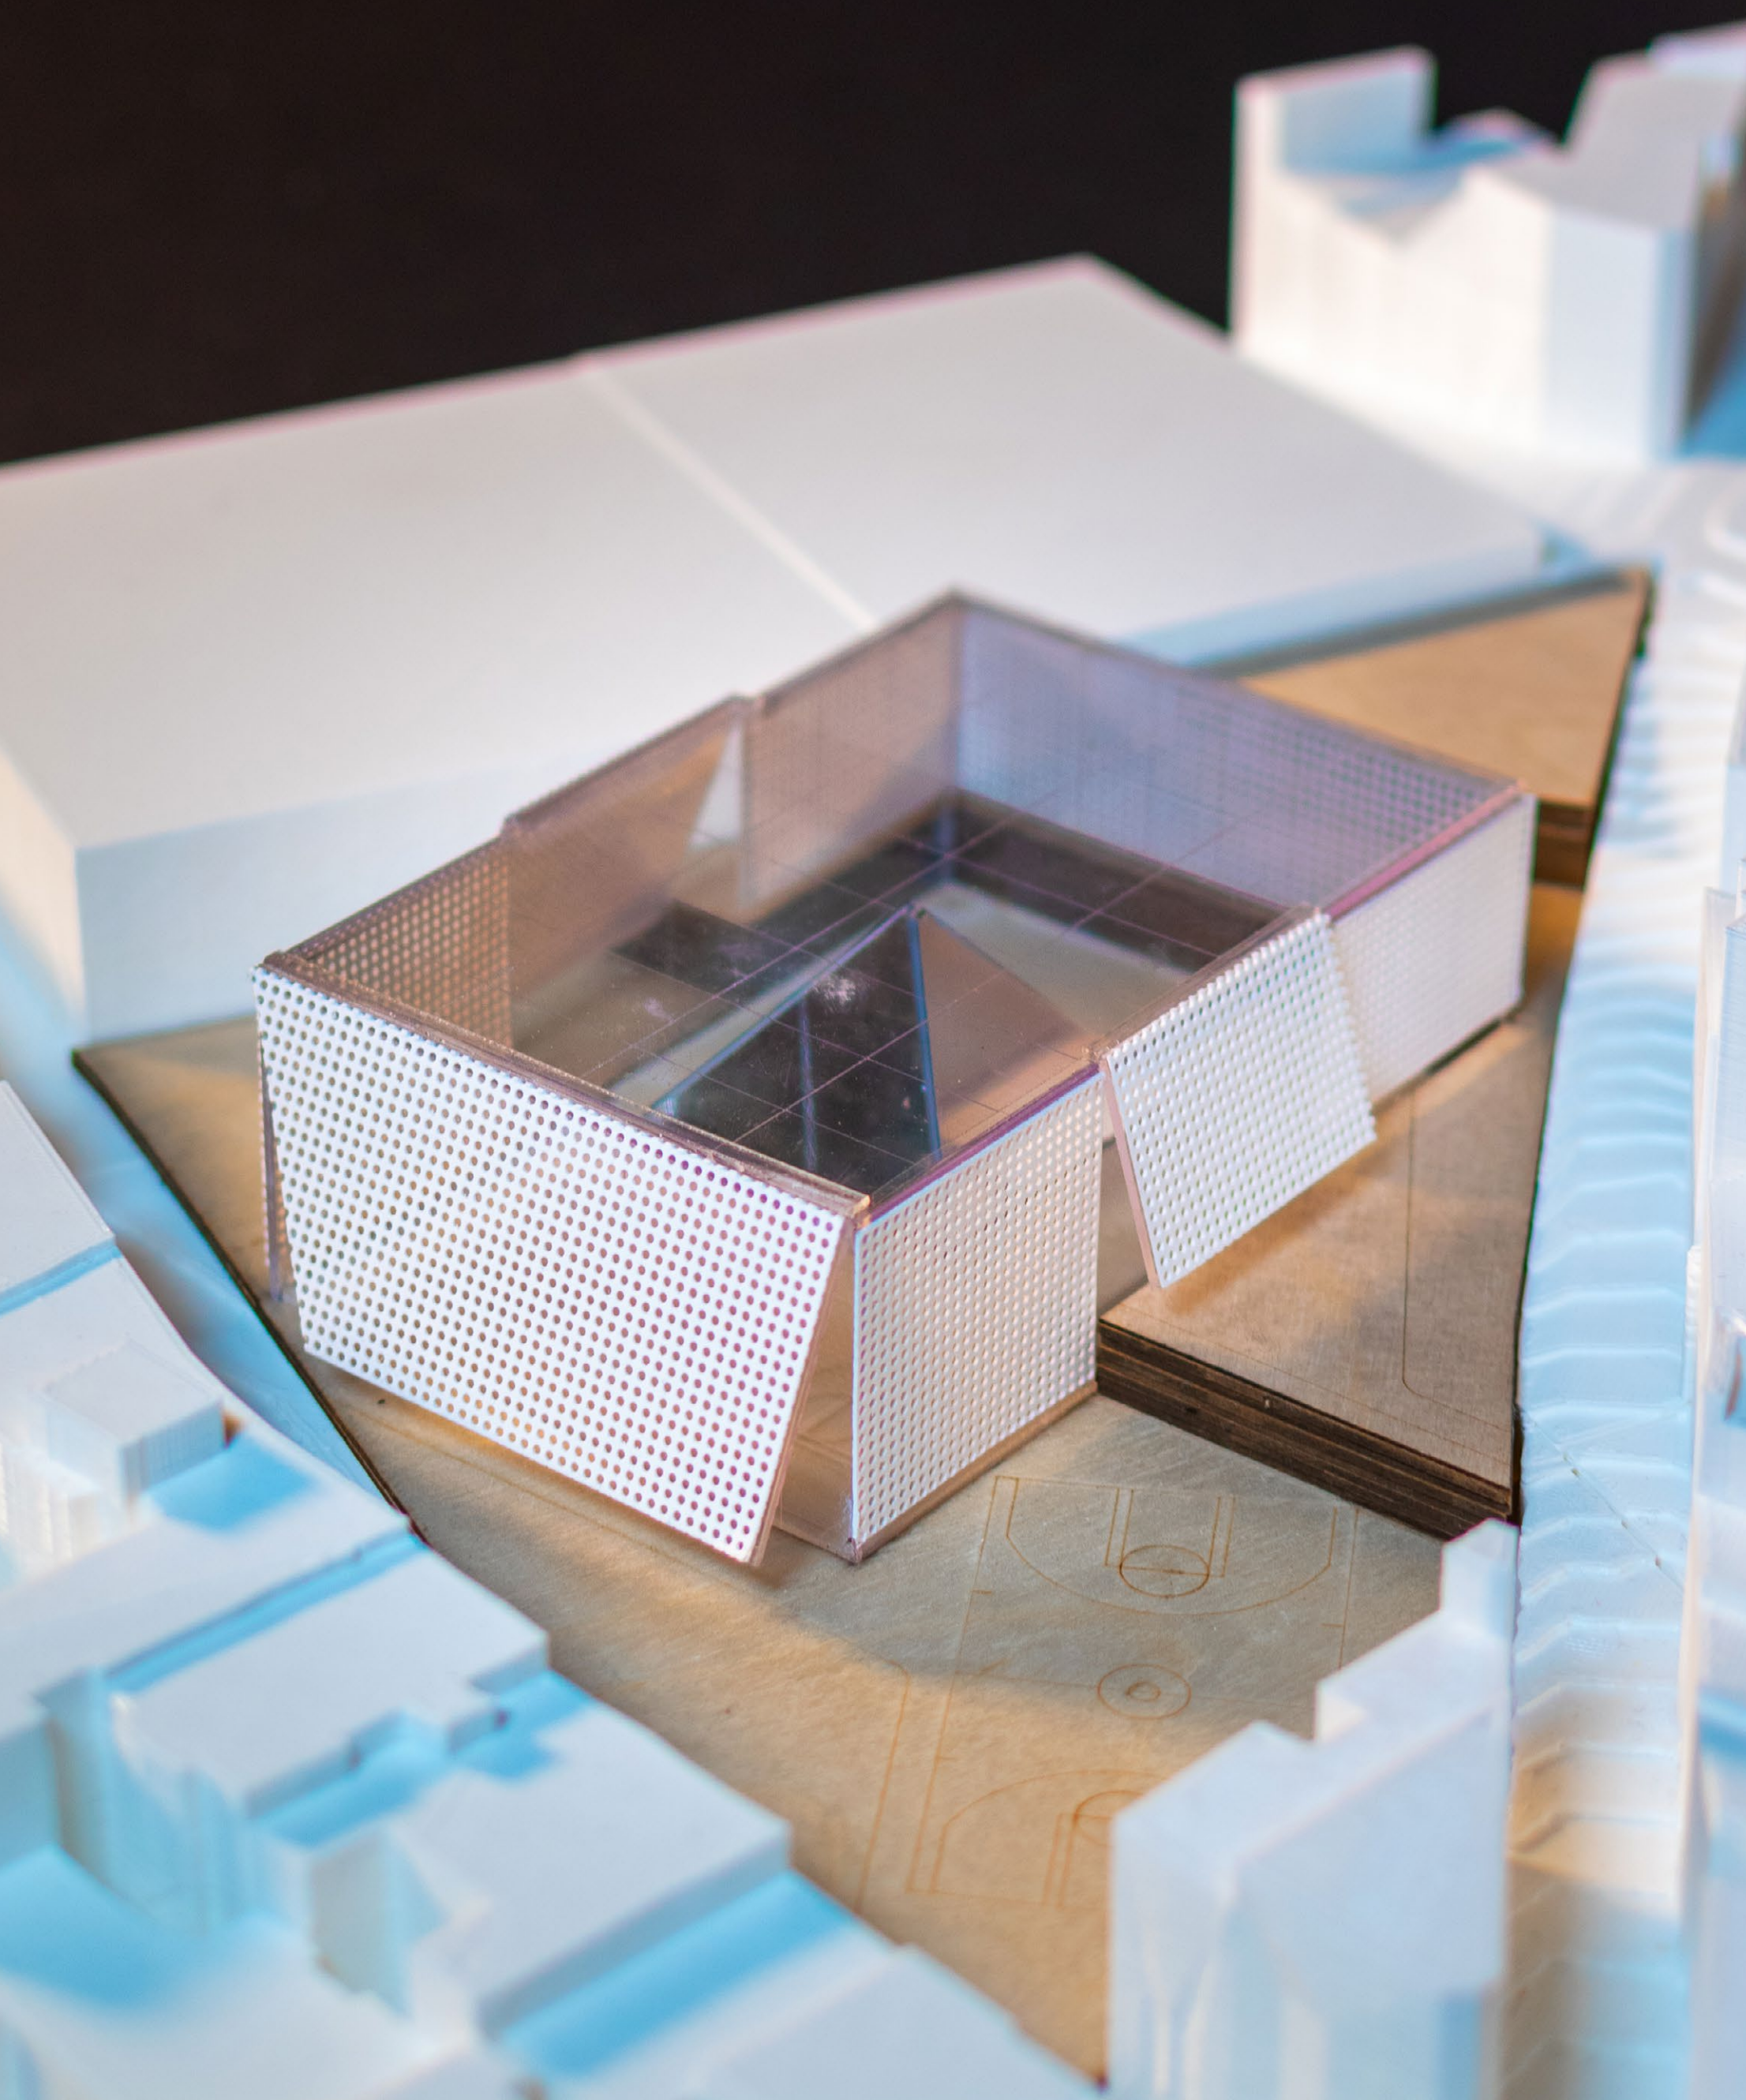

JEWEL BOX
DeFilippo Playground
North End, Boston

Randy Crandon

2' 12' 24'