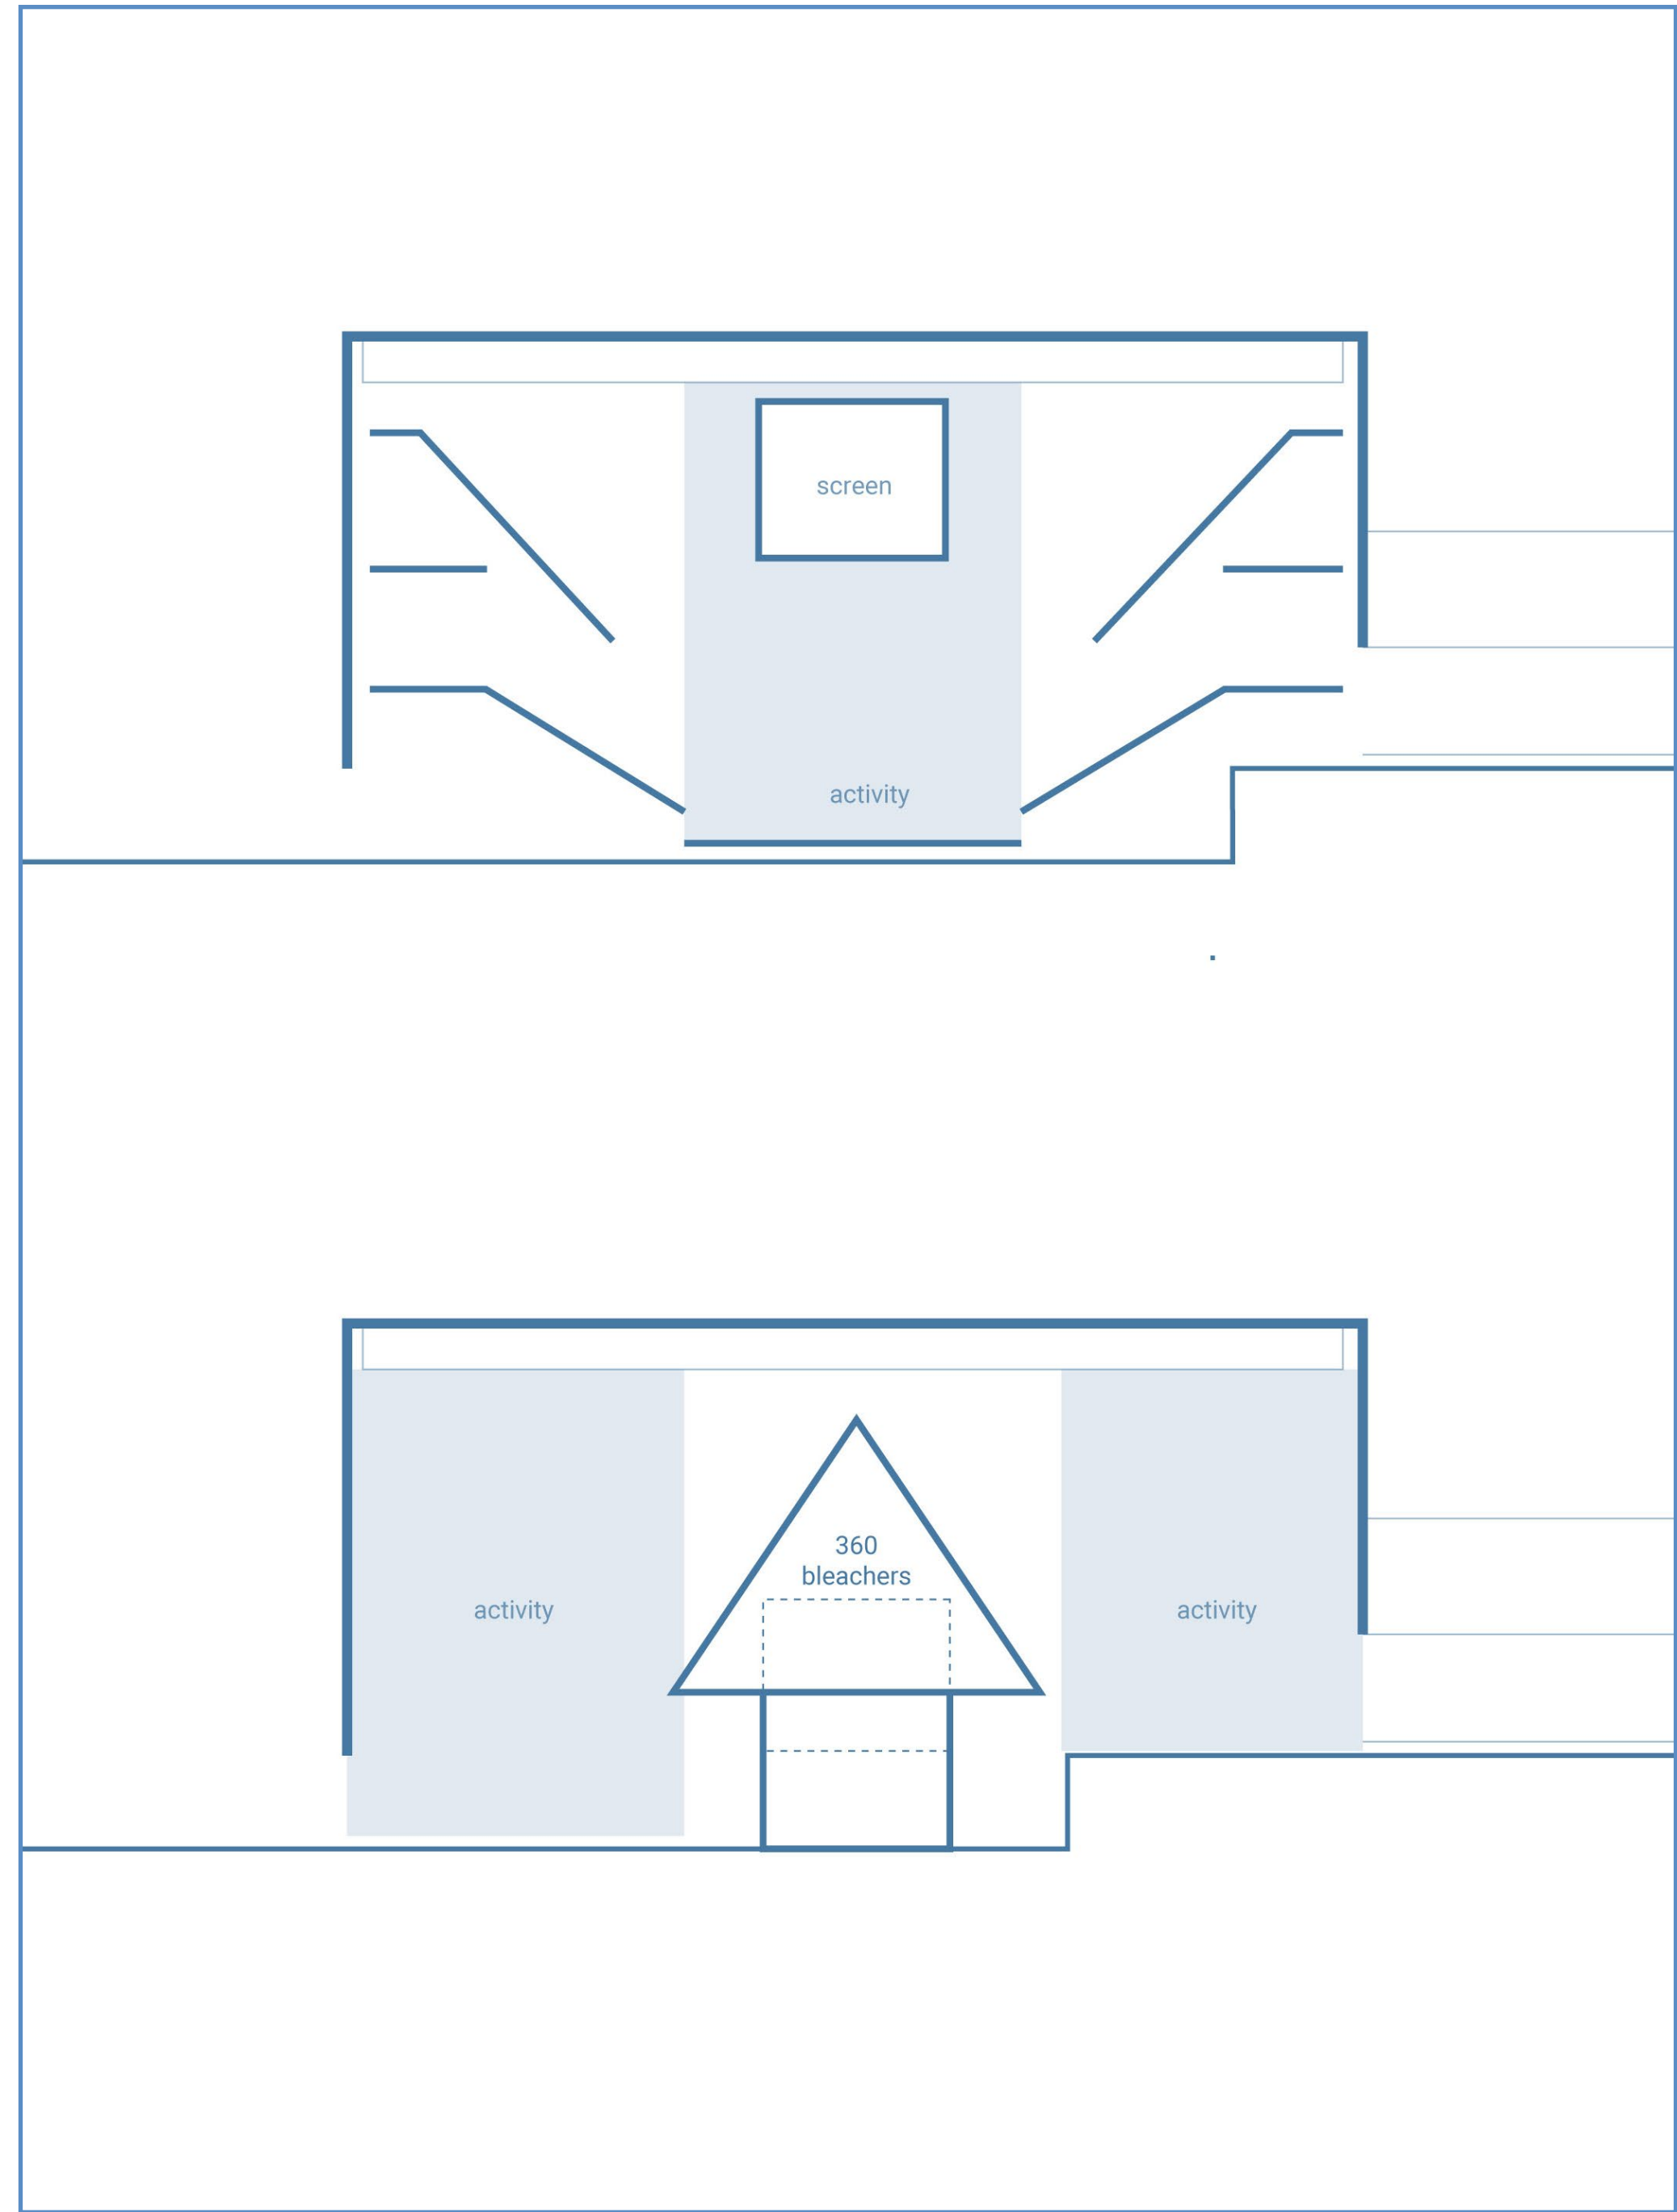

JEWEL BOX
DeFilippo Playground
North End, Boston

Randy Crandon

2' 12' 24'