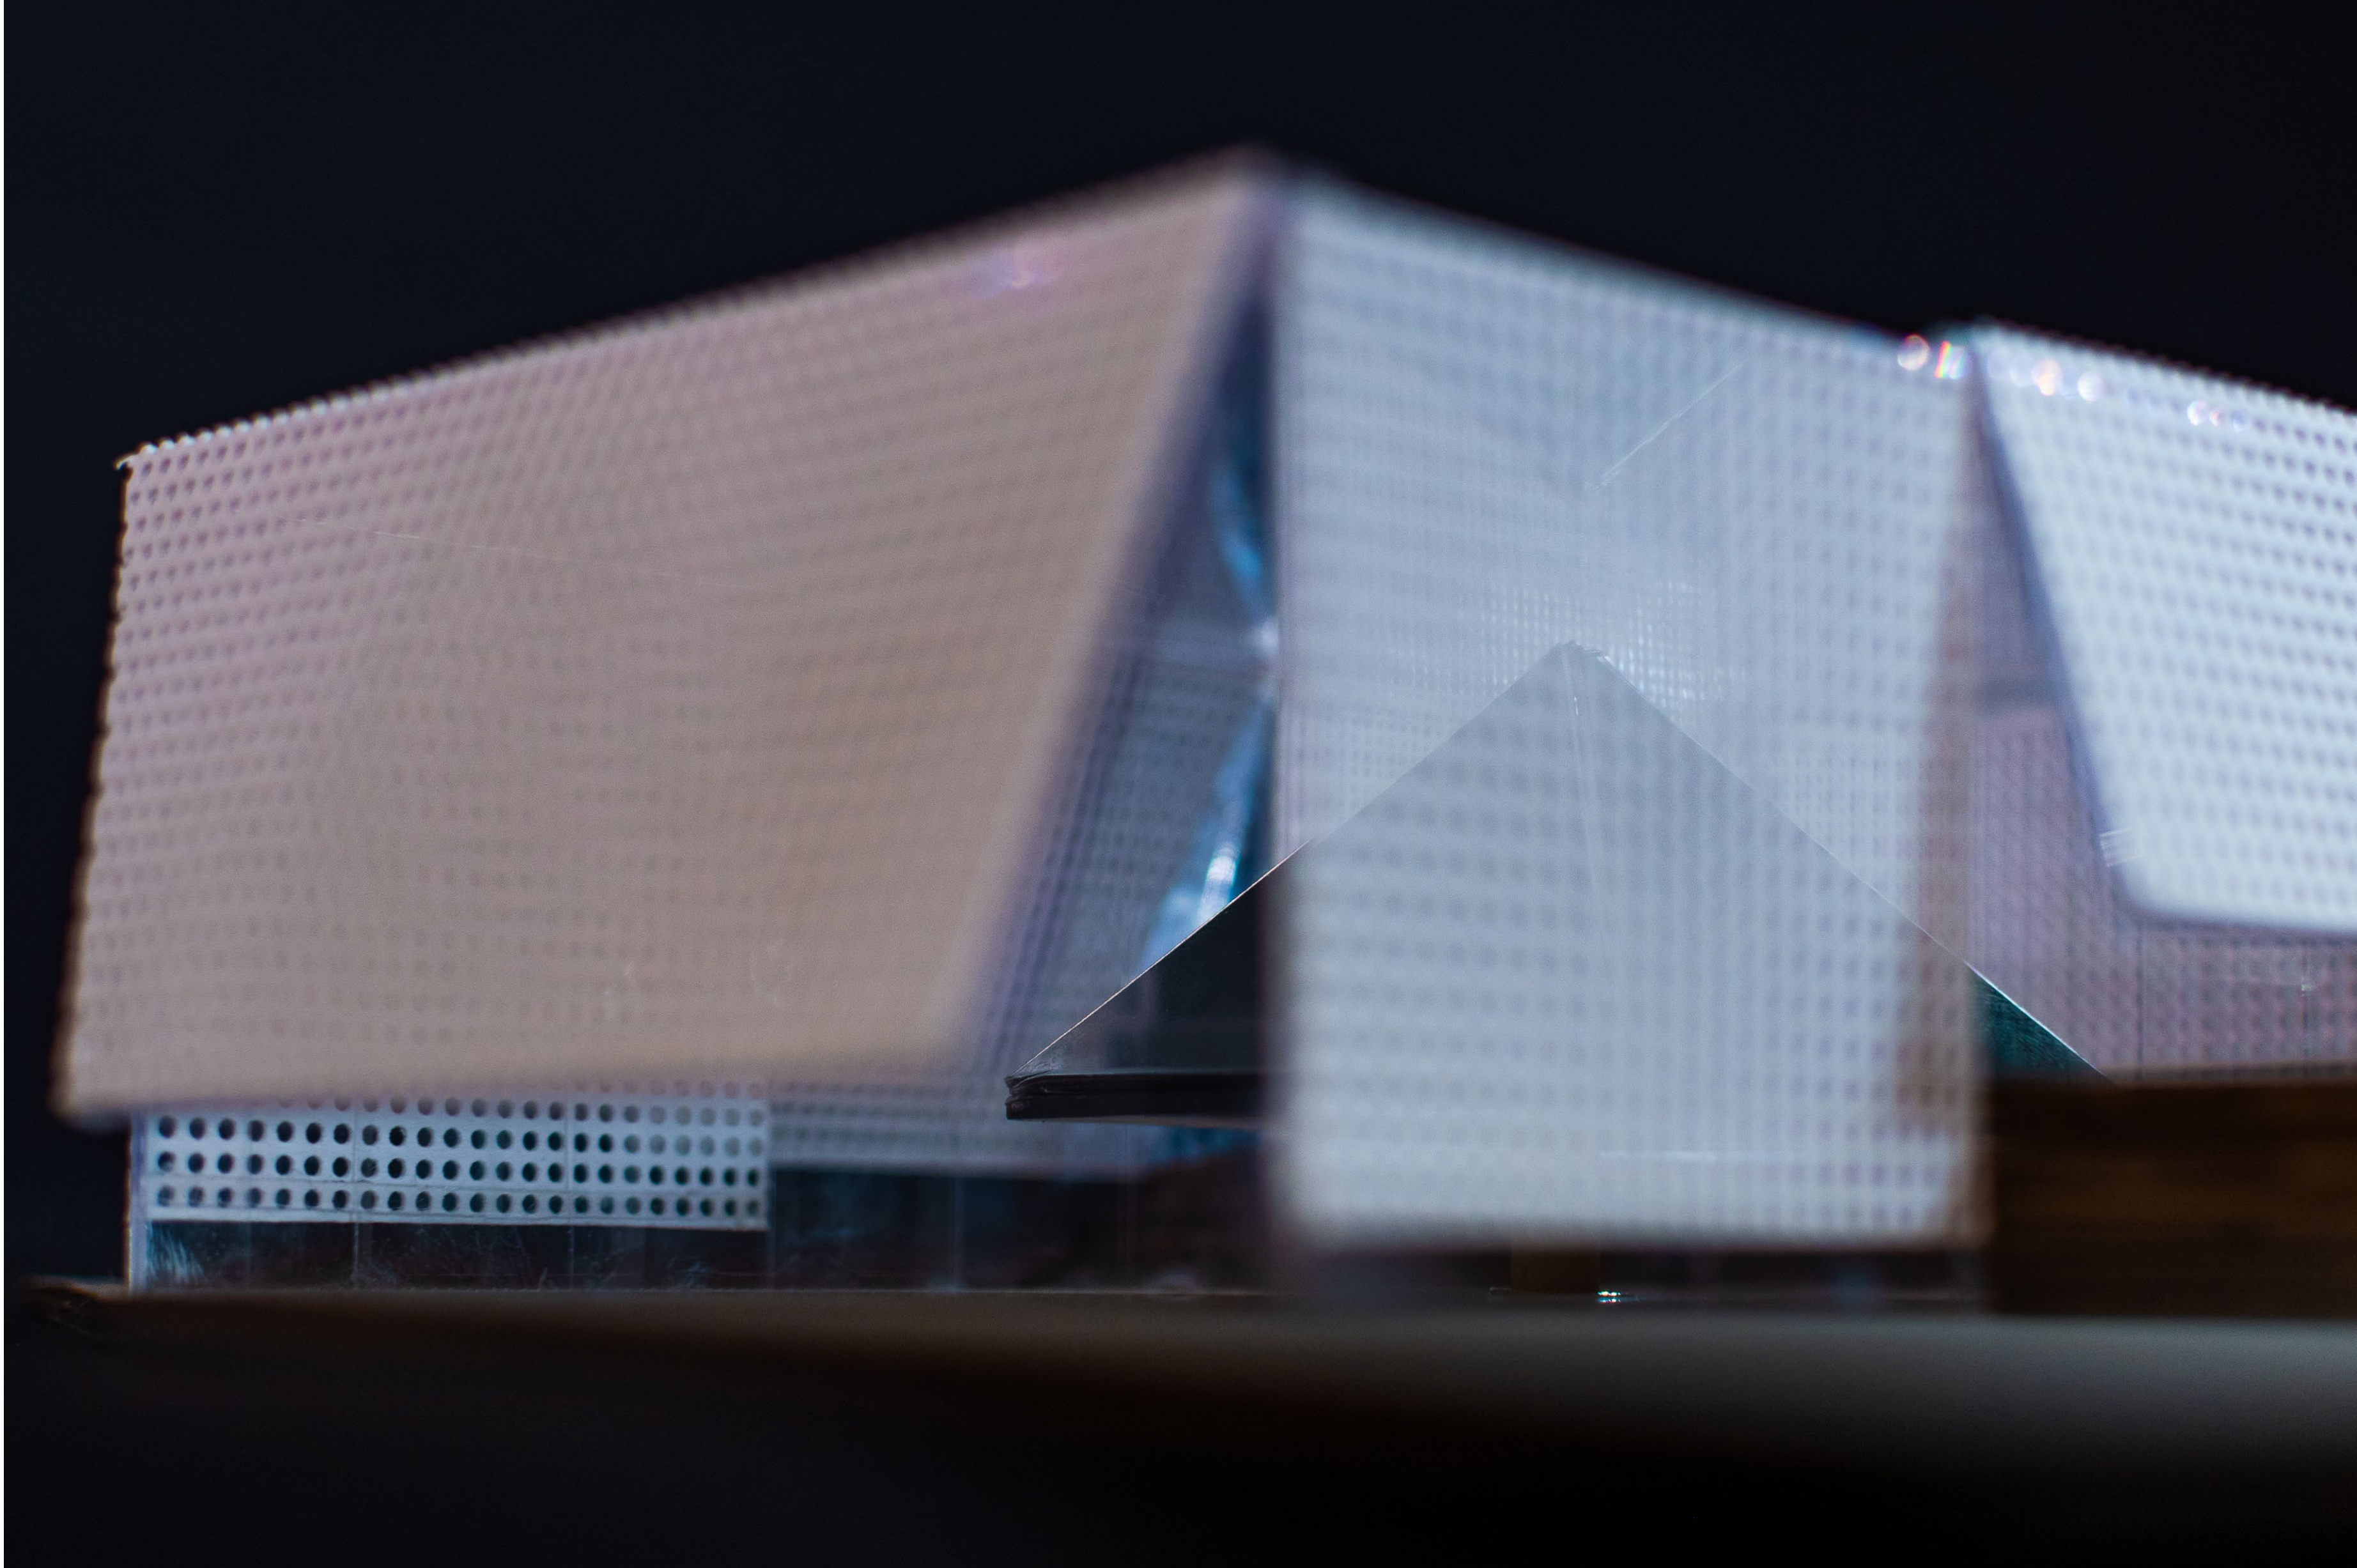

JEWEL BOX
DeFilippo Playground
North End, Boston

Randy Crandon

2' 12' 24'