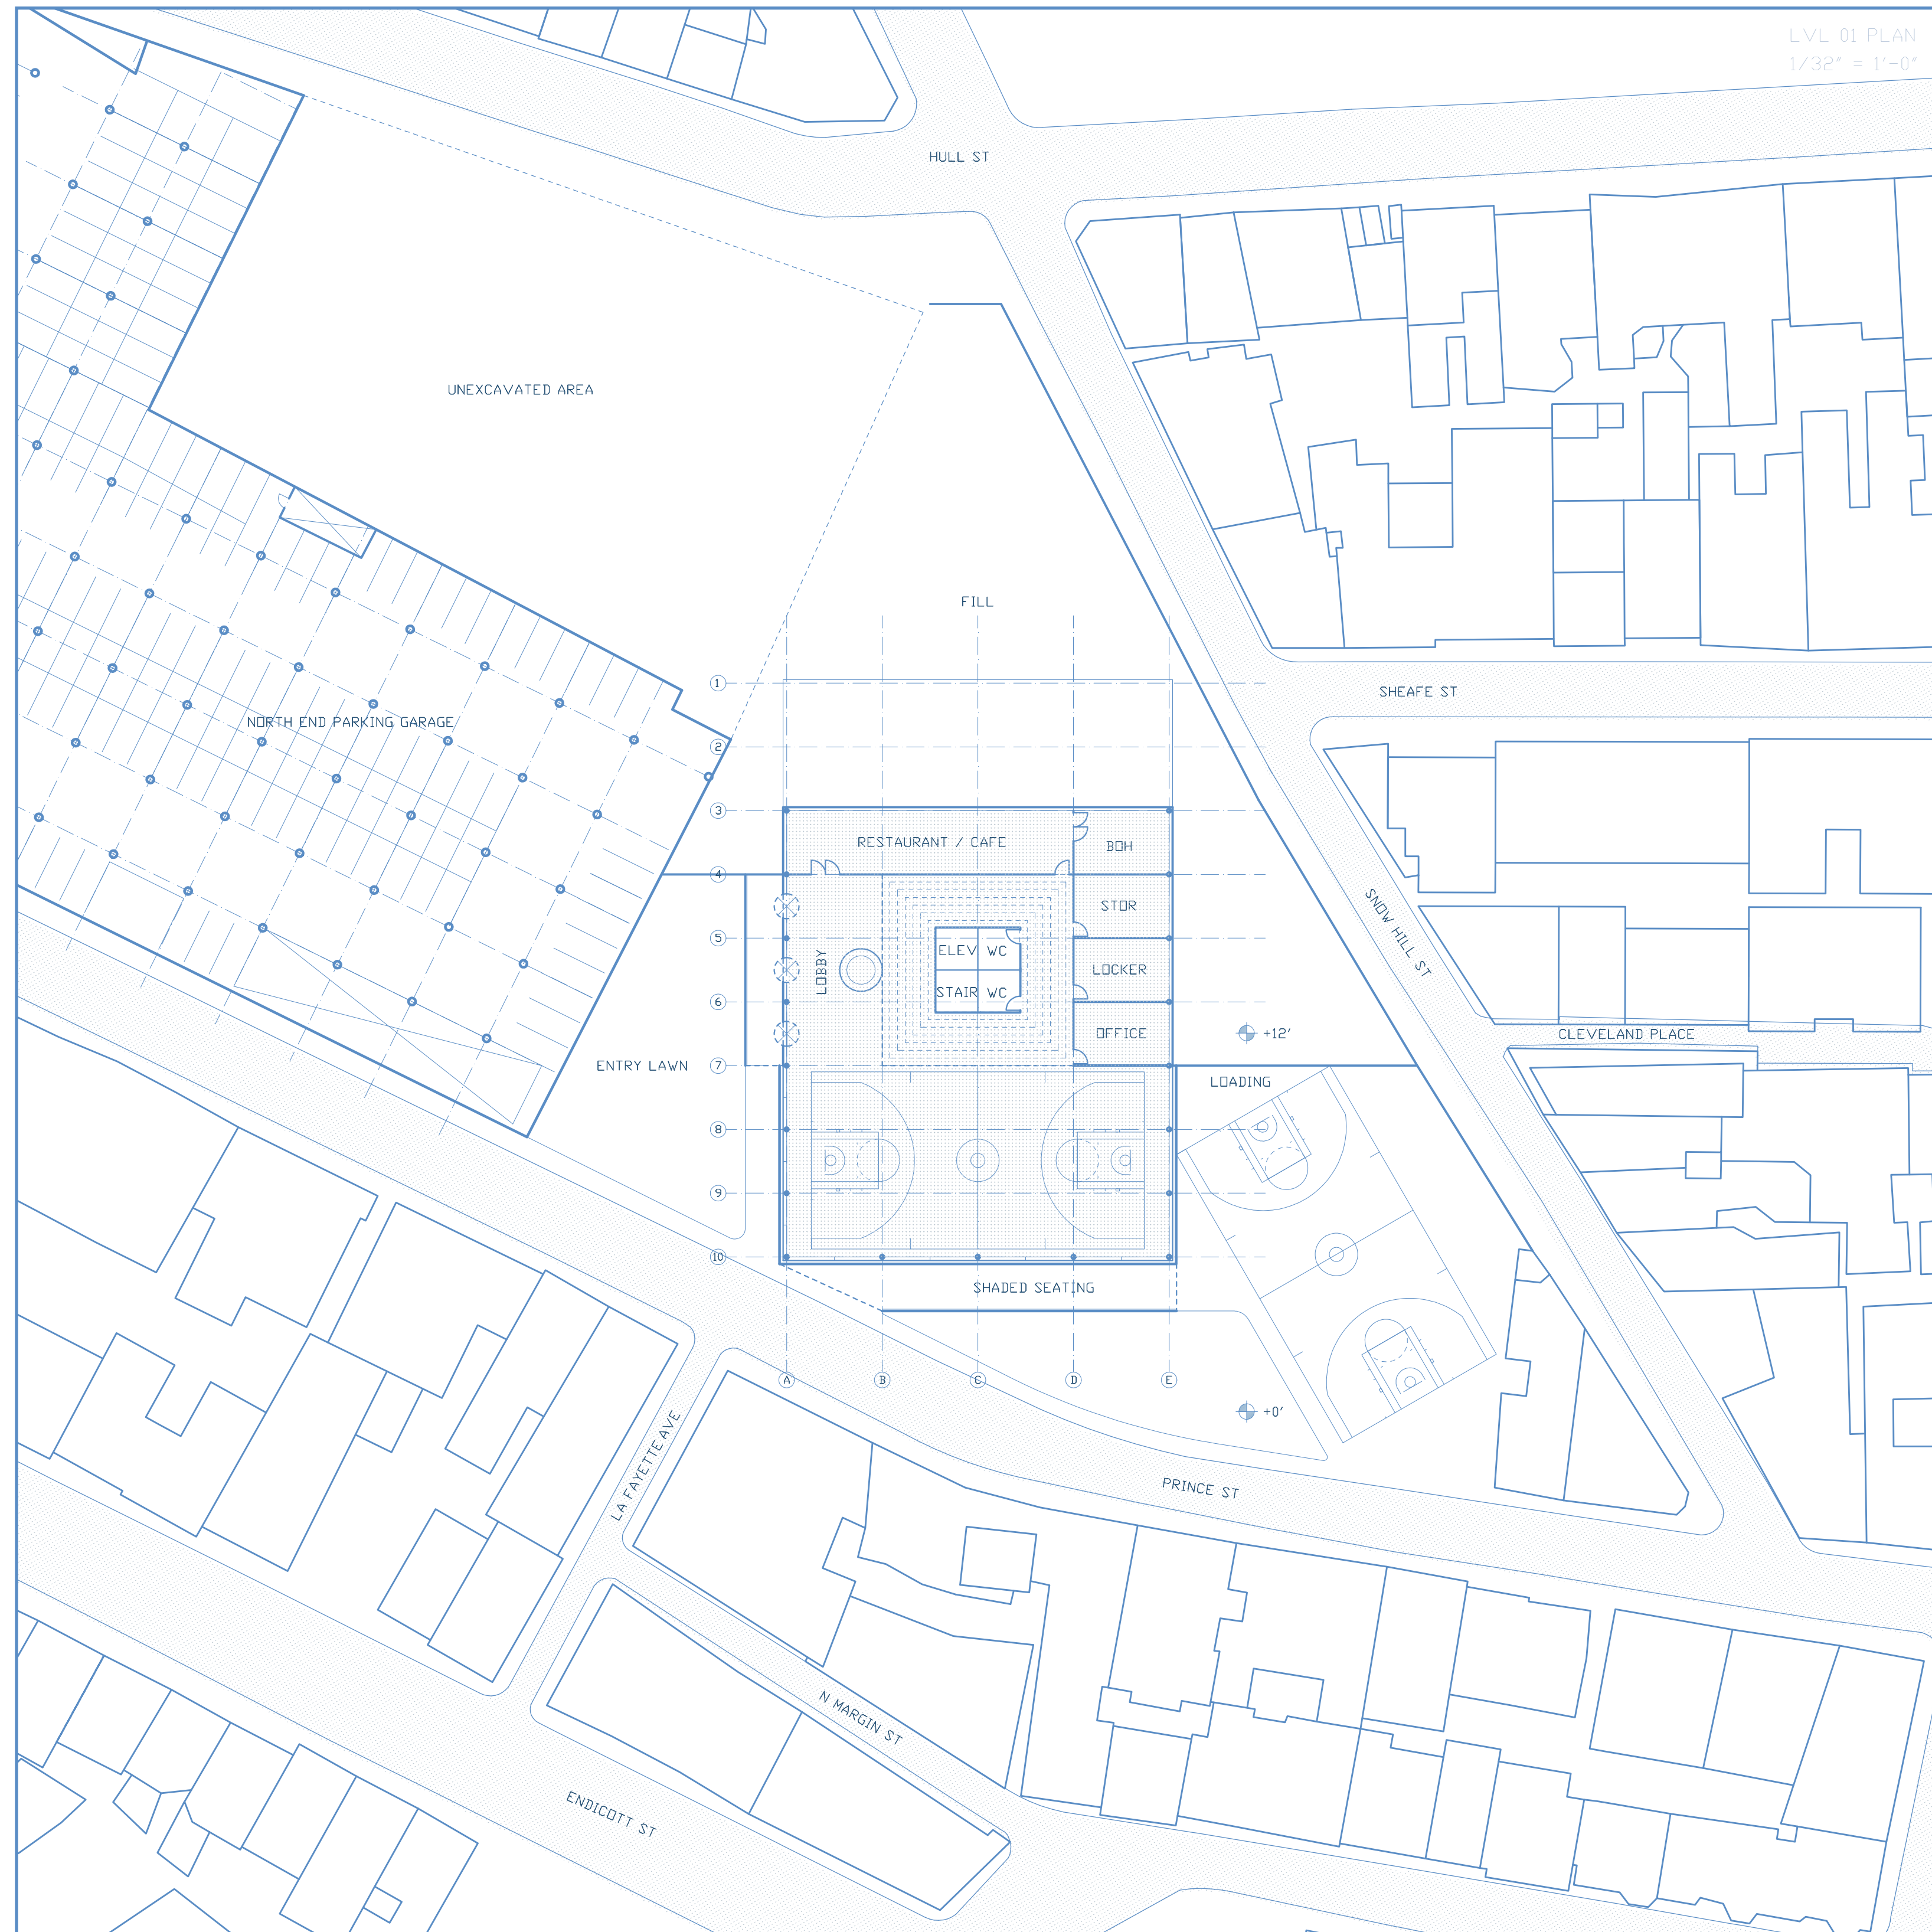

JEWEL BOX
DeFilippo Playground
North End, Boston

Randy Crandon

2' 12' 24'