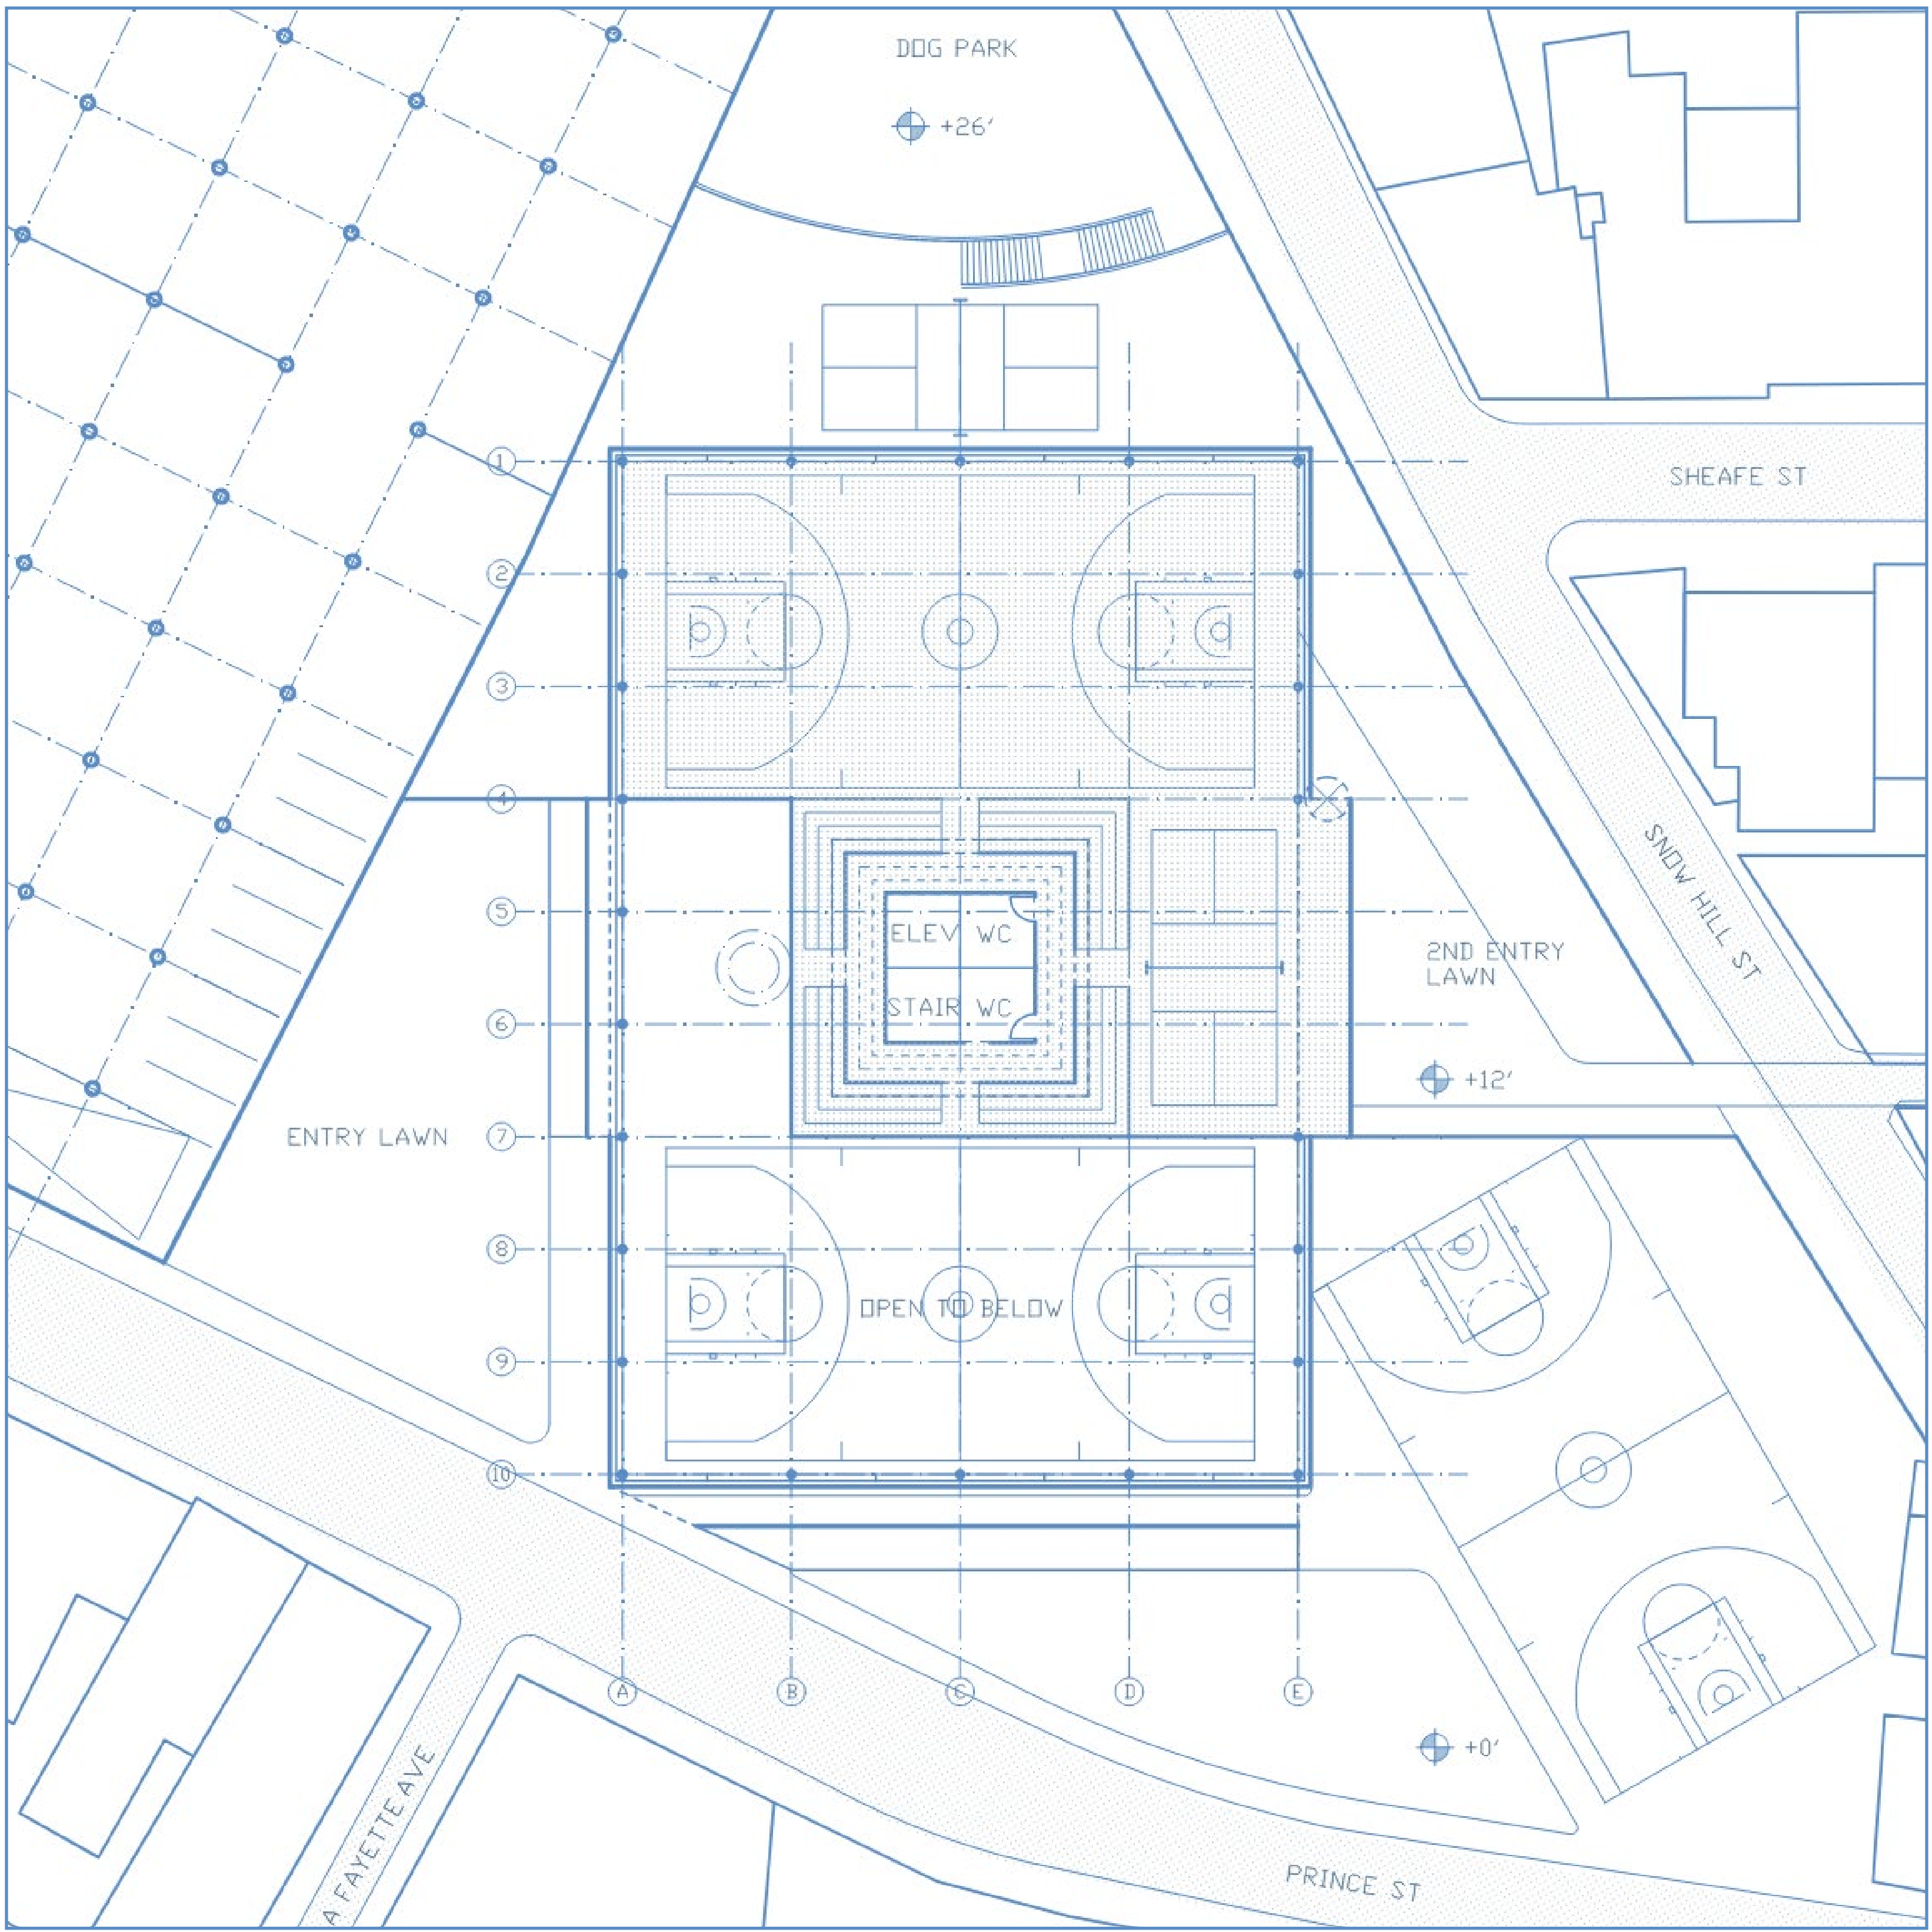

JEWEL BOX
DeFilippo Playground
North End, Boston

Randy Crandon

2' 12' 24'